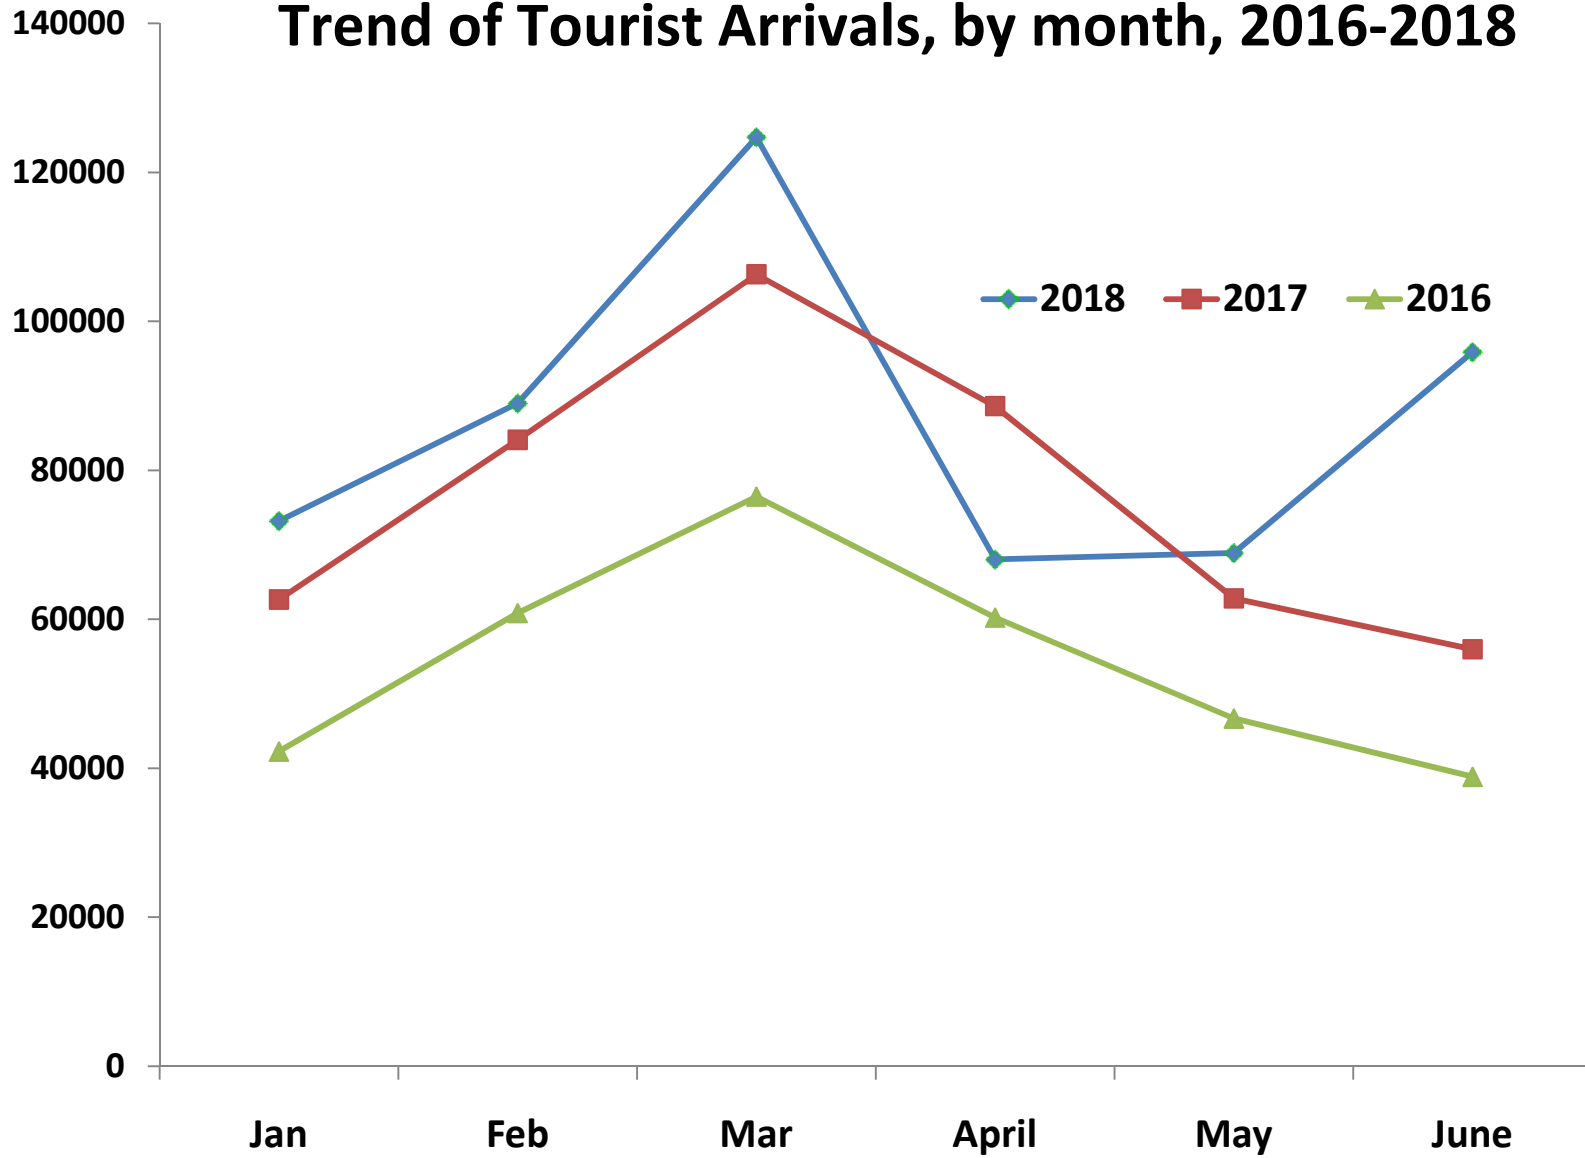

Trend of Tourist Arrivals, by month, 2016-2018

Source: Department of Immigration

Tourist Arrivals, 1st 6 months of 2016 to 2018

Source: Department of Immigration